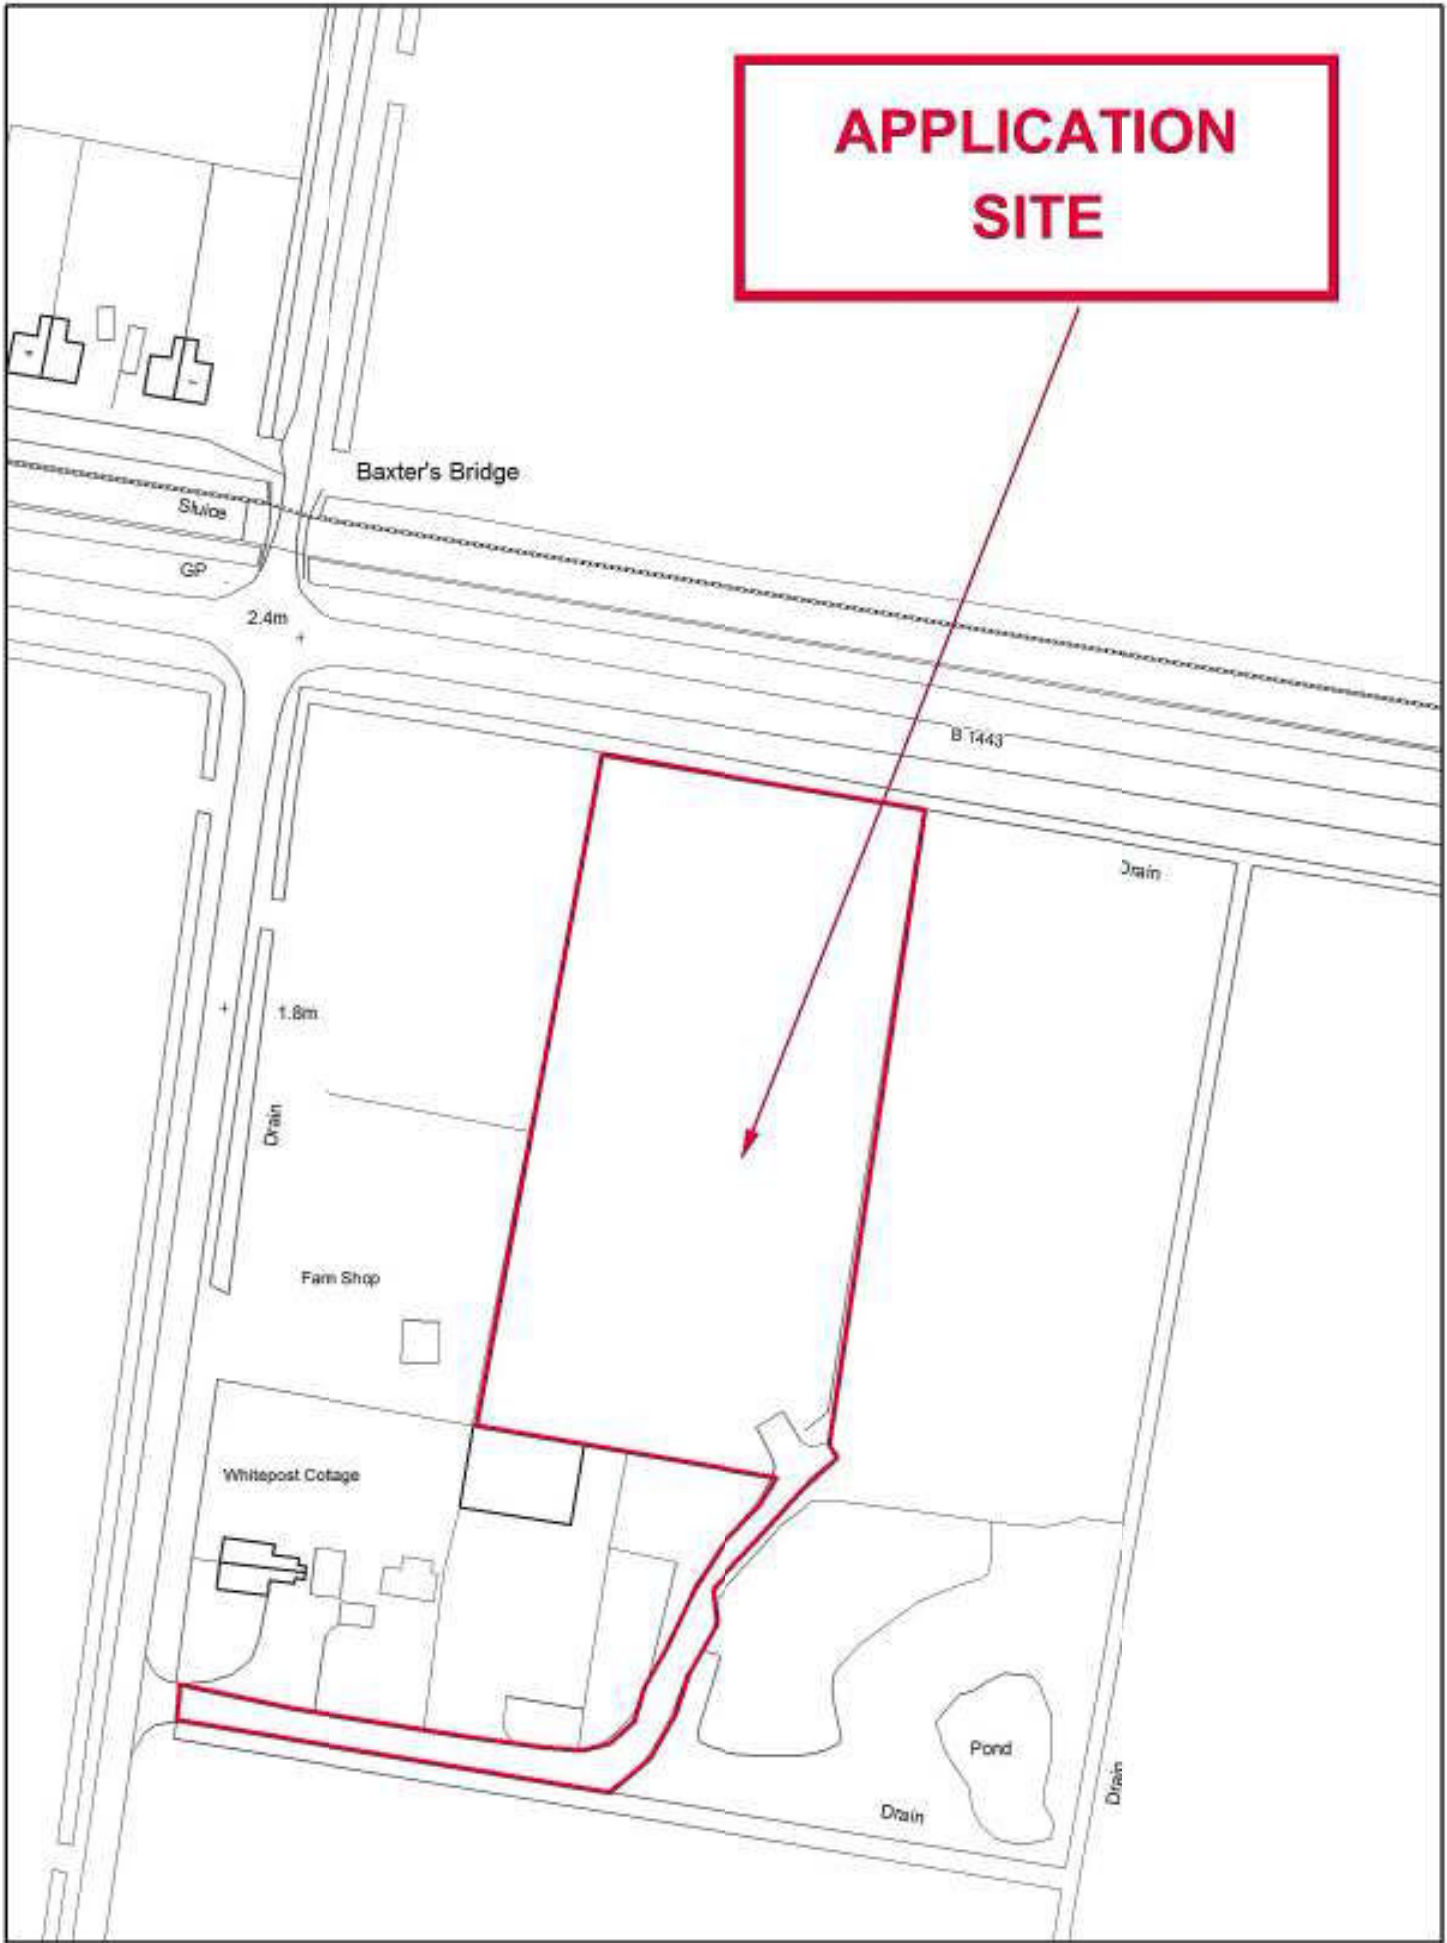

**APPLICATION  
SITE**

**LOCATION PLAN 12/01054/FUL**  
Whitepost Cottage, White Post Road North, Newborough  
**Scale** NTS **Date** 22/8/2012 **Name** AA Department Planning Services

© Crown copyright and database right 2012. Ordnance Survey. 100024236.